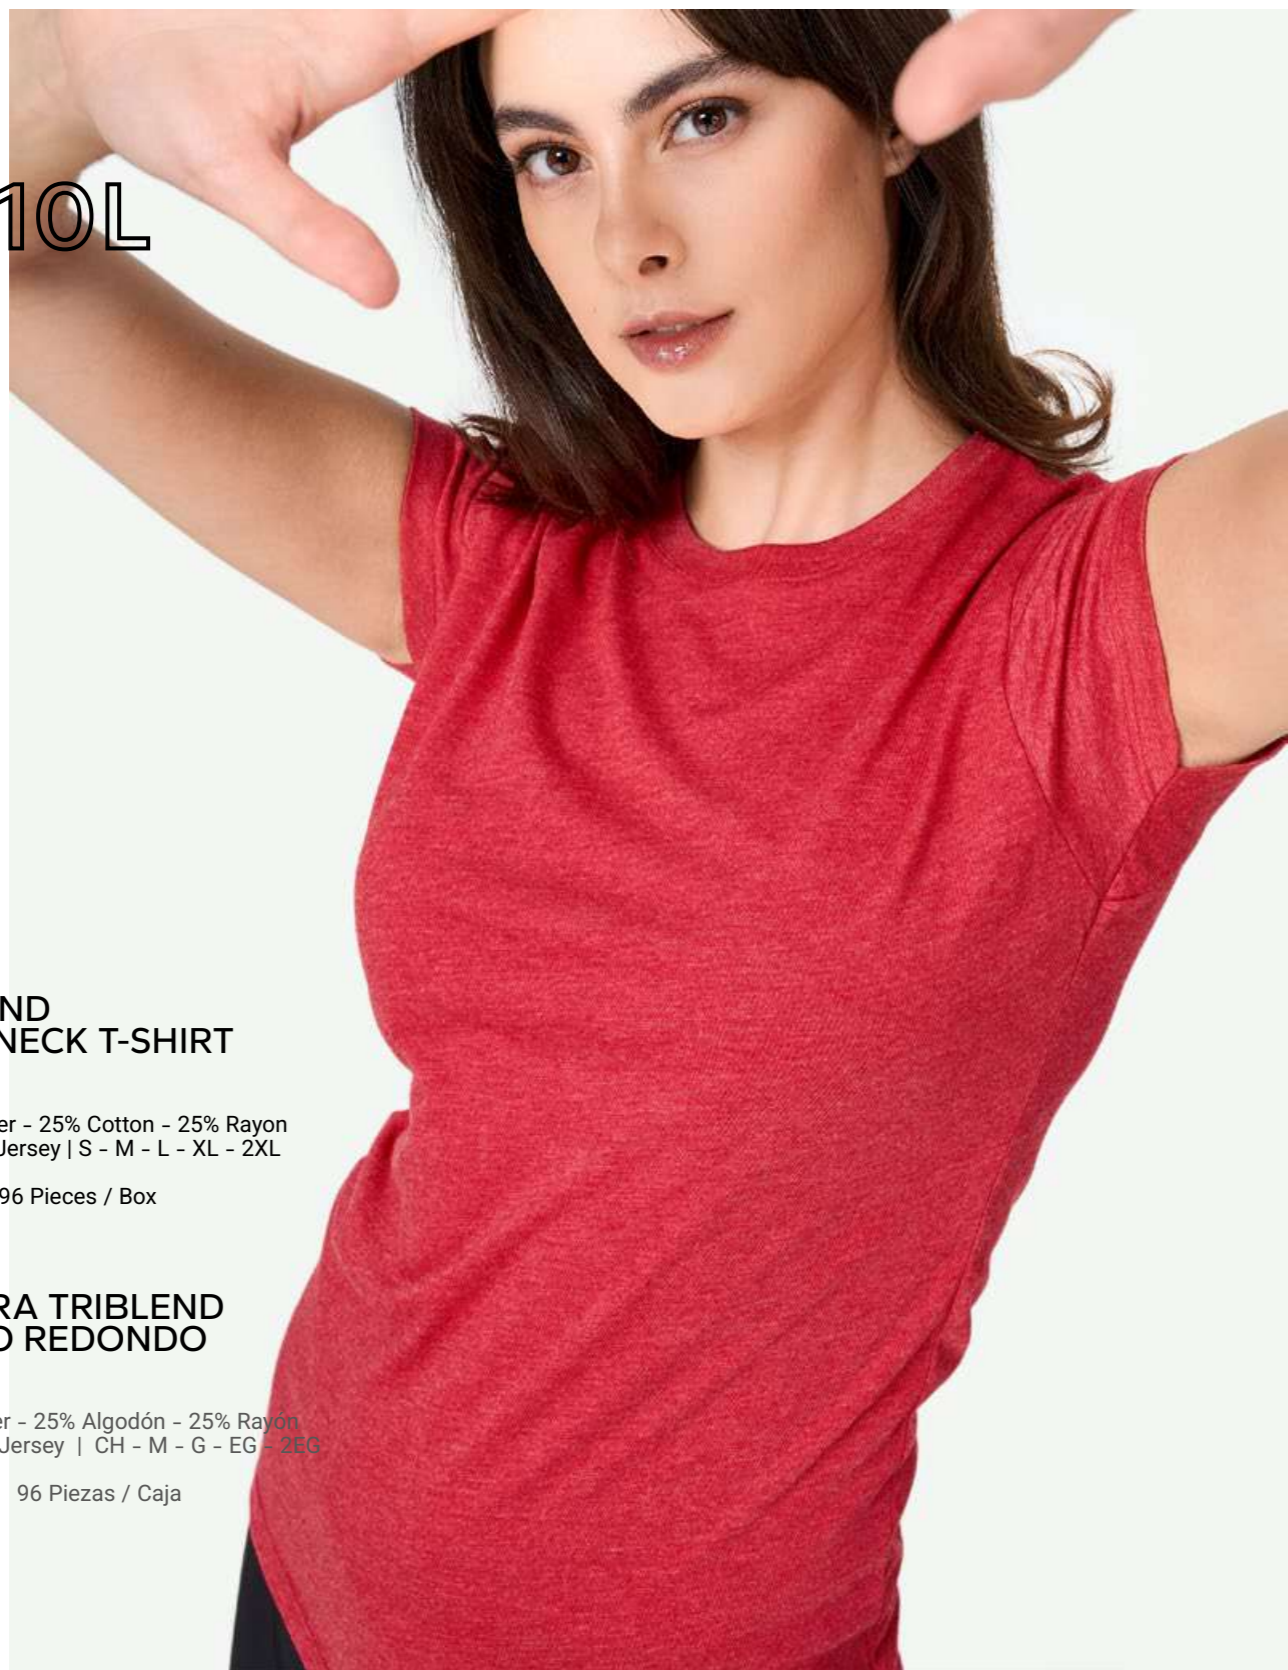

3710L

**TRIBLEND
CREW NECK T-SHIRT
LADY**

50% Polyester - 25% Cotton - 25% Rayón
4.4 oz/yd² | Jersey | S - M - L - XL - 2XL

☞ S - 2XL 96 Pieces / Box

**PLAYERA TRIBLEND
CUELLO REDONDO
DAMA**

50% Poliéster - 25% Algodón - 25% Rayón
150 g/m² | Jersey | CH - M - G - EG - 2EG

☞ CH - 2EG 96 Piezas / Caja

TRIBLEND